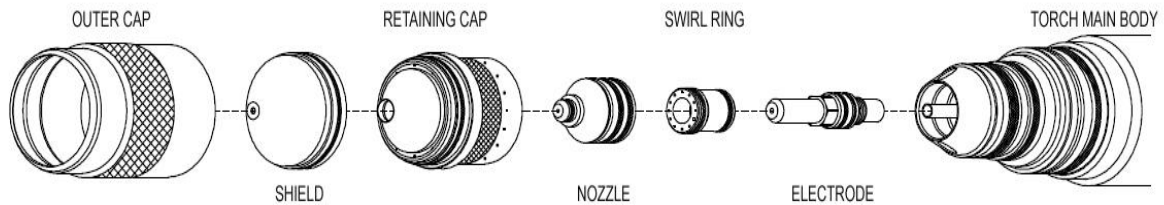

## FineLine-100PC Consumable Order Form

<b>Company Name:</b>	<b>Phone Number:</b>
<b>Contact Name:</b>	<b>Fax Number:</b>
<b>E-mail Address:</b>	<b>PO Number:</b>
<b>Ship To:</b>	<b>Pages Sent:</b>

Amperage	Part	Reference	Qty	Amperage	Part	Reference	Qty
All amperages	Outer Cap	500009		50amp MS & Alum.	Shield Cap	501214	
All amperages	Torch Body	500715		50amp Stainless	Shield Cap	501217	
15amp MS & Alum.	Shield Cap	501213		50amp MS & Alum.	Inner Cap	501210	
15amp MS & Alum.	Inner Cap	501210		50amp Stainless	Inner Cap	501212	
15amp MS & Alum.	Nozzle	500301		50amp MS & Alum.	Nozzle	500321	
15amp MS & Alum.	Swirl Ring	500230		50amp Stainless	Nozzle	500325	
15amp MS & Alum.	Electrode	500101		50amp All Materials	Swirl Ring	500230	
				50amp MS & Alum.	Electrode	500131	
				50amp Stainless	Electrode	500102	
30amp MS & Alum.	Shield Cap	501213		70amp MS & Alum.	Shield Cap	501214	
30amp Stainless	Shield Cap	501216		70amp Stainless	Shield Cap	501213	
30amp MS & Alum.	Inner Cap	501210		70amp MS & Alum.	Inner Cap	501210	
30amp Stainless	Inner Cap	501212		70amp Stainless	Inner Cap	501211	
30amp MS & Alum.	Nozzle	500311		70amp Mild Steel	Nozzle	500331	
30amp Stainless	Nozzle	500315		70amp S/S & Alum.	Nozzle	500601	
30amp MS & Alum.	Swirl Ring	500230		70amp All Materials	Swirl Ring	500230	
30amp Stainless	Swirl Ring	500225		70amp All Materials	Electrode	500131	
30amp MS & Alum.	Electrode	500101		100amp All Materials	Shield Cap	501215	
30amp Stainless	Electrode	500102		100amp All Materials	Inner Cap	501211	
				100amp Mild Steel	Nozzle	500341	
				100amp S/S & Alum.	Nozzle	500661	
				100amp All Materials	Swirl Ring	500230	
				100amp All Materials	Electrode	500141	
O-Ring (Red-upper – Inner Cap)		500018		O-Ring Lubricant		716012	
O-Ring (Blue-lower – Inner Cap)		500024		Coolant 1-gallon		500695	
O-Ring (Black/Red – Outer Cap)		820209		Torch Handle Assembly		820134	