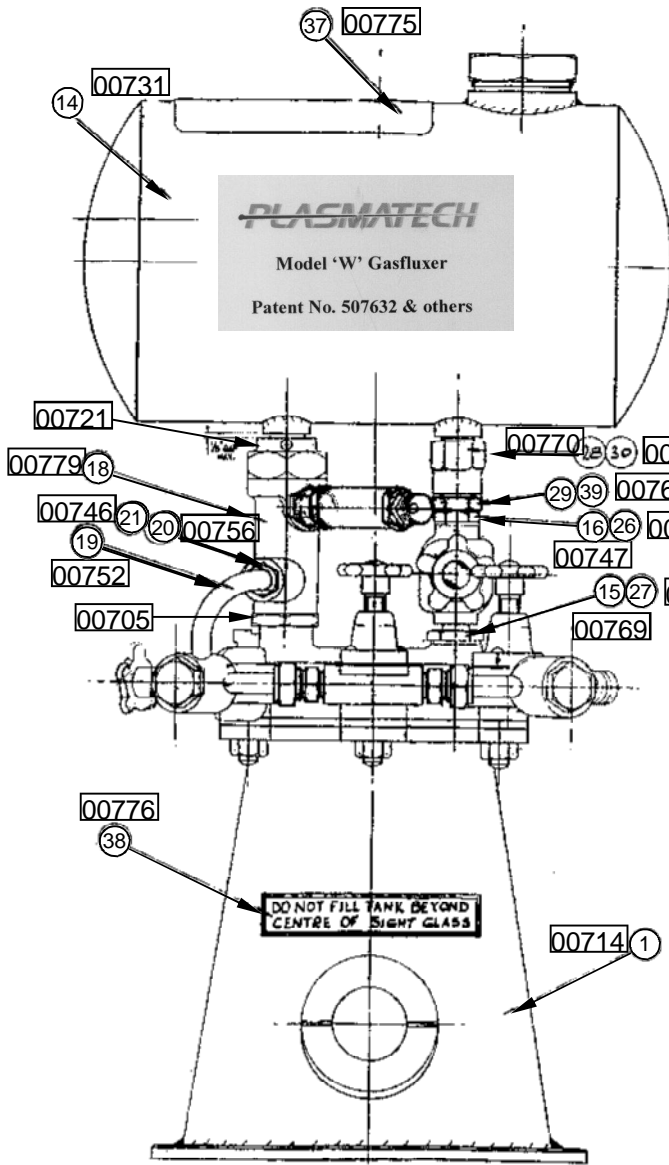

PLASMATECH (UK) LIMITED
Gasfluxer Model W

ITEM No.	DESCRIPTION	PART No.	No. OFF	ITEM No.	DESCRIPTION	PART No.	No. OF F
40	Flashback Arrestor	00725	1	20	3/8+Dia Tubing Nut	00756	1
39	Tubing Nut 1/2+	00772	1	19	Outlet Pipe Assembly	00752	1
38	Instruction Label	00776	1	18	Safety Valve Assembly	00779	1
37	Warning Label	00775	1	17	Filler Cap	00738	1
36	Name Label		1	16	1/4+BSP x 1/2+Dia Standpipe 1+Long	00747	1
35	3/8+BSW Hex Full Nut	00724	6	15	3/8+BSP x 1/4+BSPT Adaptor	00769	1
34	3/8+BSW x 1/4+LG Hex HD Set Screw	00704	6	14	Reserve Tank	00731	1
33	3/8+BSP x 1/4+BSPT Male Stud Coupling	00757	2	13	Saunders Valve	00750	4
32	1/4+BSP x 3/8+Dia Standpipe	00745	2	12	Valve Cap	00739	1
31	3/8+BSP x 3/8+BSPT Male Stud Coupling	00759	2	11	Valve Nut	00740	1
30	Sealing Washer	00748	1	10	ØqRing 0.674+I/D x 0.103+Dia	00736	1
29	1/2+I/D Brass Coupling Ring	00761	1	9	Flux Regulating Valve	00764	1
28	1/2+O/D x 3/8+BSP Straight Adaptor	00770	1	8	Window Glass	00733	1
27	Nylon Captive Sealing Washer	00762	1	7	Window Cover	00766	1
26	Nylon Captive Sealing Washer	00703	7	6	Window Gasket	00732	1
25	Banjo Bolt	00749	2	5	Window Gasket	00753	1
24	Inlet Pipe Assembly	00751	1	4	Wick Assembly	00735	1
23	ØqRing (Dowty 200-325-5575)	00763	1	3	Gasket	00734	1
22	3/8+I/D Brass Coupling Ring	00758	4	2	Cover	00718	1
21	3/8+Dia Tubing Sleeve	00746	1	1	Tank	00714	1