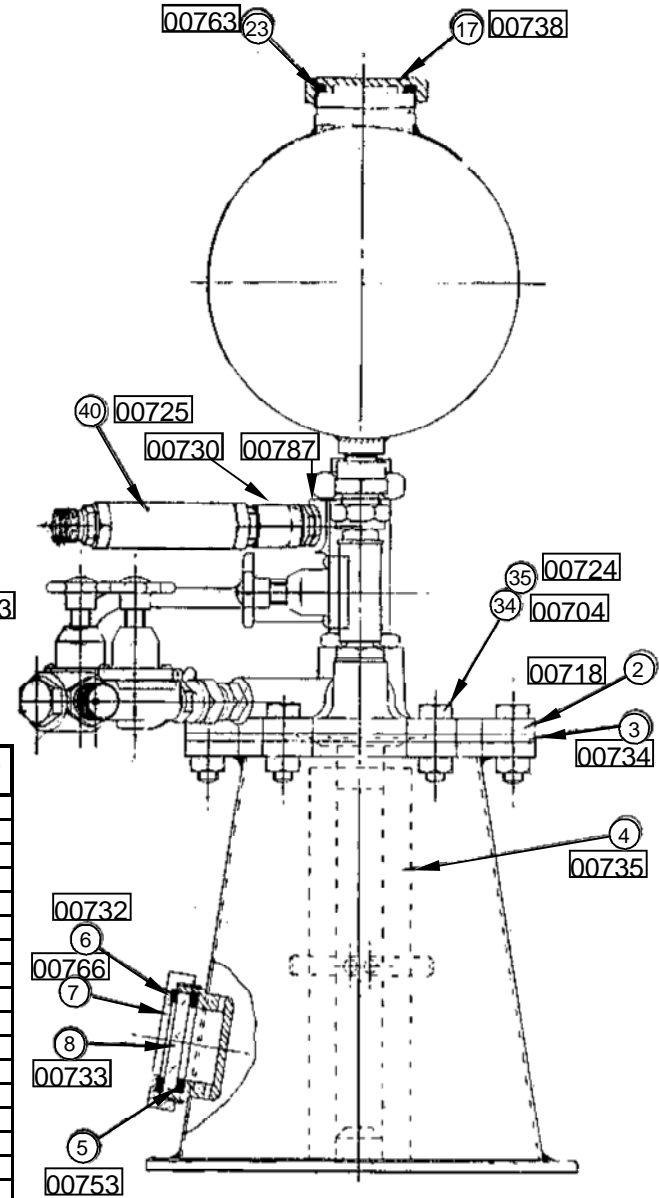

PLASMATECH (UK) LIMITED
Gasfluxer Model W

ITEM No.	DESCRIPTION	PART No.	No. OFF	ITEM No.	DESCRIPTION	PART No.	No. OF F
40	Flashback Arrestor	00725	1	20	3/8+Dia Tubing Nut	00756	1
39	Tubing Nut 1/2+	00772	1	19	Outlet Pipe Assembly	00752	1
38	Instruction Label	00776	1	18	Safety Valve Assembly	00779	1
37	Warning Label	00775	1	17	Filler Cap	00738	1
36	Name Label		1	16	1/4+BSP x 1/2+Dia Standpipe 1+Long	00747	1
35	3/8+BSW Hex Full Nut	00724	6	15	3/8+BSP x 1/4+BSPT Adaptor	00769	1
34	3/8+BSW x 1/4+LG Hex HD Set Screw	00704	6	14	Reserve Tank	00731	1
33	3/8+BSP x 1/4+BSPT Male Stud Coupling	00757	2	13	Saunders Valve	00750	4
32	1/4+BSP x 3/8+Dia Standpipe	00745	2	12	Valve Cap	00739	1
31	3/8+BSP x 3/8+BSPT Male Stud Coupling	00759	2	11	Valve Nut	00740	1
30	Sealing Washer	00748	1	10	ØqRing 0.674+I/D x 0.103+Dia	00736	1
29	1/2+I/D Brass Coupling Ring	00761	1	9	Flux Regulating Valve	00764	1
28	1/2+O/D x 3/8+BSP Straight Adaptor	00770	1	8	Window Glass	00733	1
27	Nylon Captive Sealing Washer	00762	1	7	Window Cover	00766	1
26	Nylon Captive Sealing Washer	00703	7	6	Window Gasket	00732	1
25	Banjo Bolt	00749	2	5	Window Gasket	00753	1
24	Inlet Pipe Assembly	00751	1	4	Wick Assembly	00735	1
23	ØqRing (Dowty 200-325-5575)	00763	1	3	Gasket	00734	1
22	3/8+I/D Brass Coupling Ring	00758	4	2	Cover	00718	1
21	3/8+Dia Tubing Sleeve	00746	1	1	Tank	00714	1