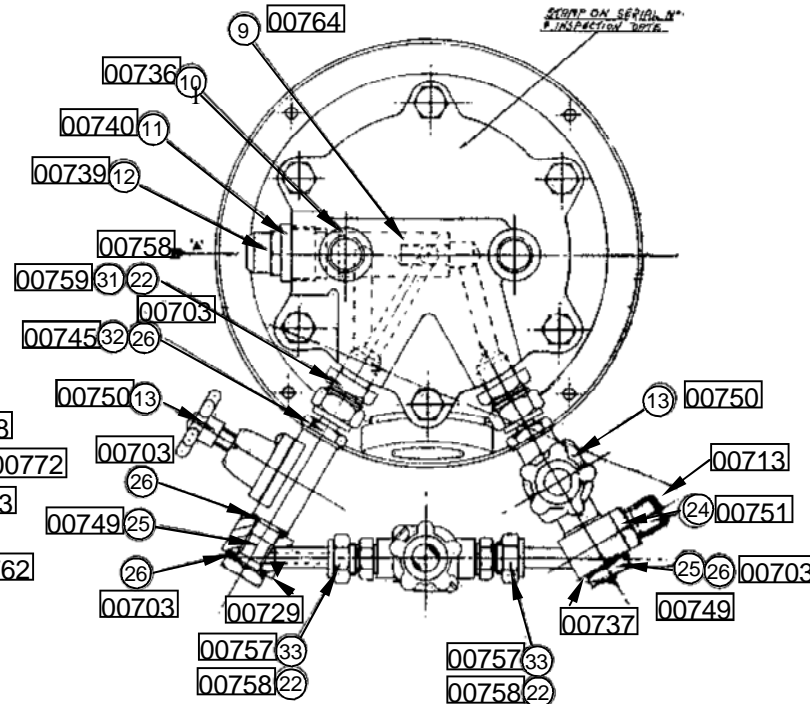

PLASMATECH (UK) LIMITED
Gasfluxer Model W

ITEM No.	DESCRIPTION	PART No.	No. OFF	ITEM No.	DESCRIPTION	PART No.	No. OF F
40	Flashback Arrestor	00725	1	20	3/8+Dia Tubing Nut	00756	1
39	Tubing Nut 1/2+	00772	1	19	Outlet Pipe Assembly	00752	1
38	Instruction Label	00776	1	18	Safety Valve Assembly	00779	1
37	Warning Label	00775	1	17	Filler Cap	00738	1
36	Name Label		1	16	1/4+BSP x 1/2+Dia Standpipe 1+Long	00747	1
35	3/8+BSW Hex Full Nut	00724	6	15	3/8+BSP x 1/4+BSPT Adaptor	00769	1
34	3/8+BSW x 1/4+LG Hex HD Set Screw	00704	6	14	Reserve Tank	00731	1
33	3/8+BSP x 1/4+BSPT Male Stud Coupling	00757	2	13	Saunders Valve	00750	4
32	1/4+BSP x 3/8+Dia Standpipe	00745	2	12	Valve Cap	00739	1
31	3/8+BSP x 3/8+BSPT Male Stud Coupling	00759	2	11	Valve Nut	00740	1
30	Sealing Washer	00748	1	10	ØqRing 0.674+I/D x 0.103+Dia	00736	1
29	1/2+I/D Brass Coupling Ring	00761	1	9	Flux Regulating Valve	00764	1
28	1/2+O/D x 3/8+BSP Straight Adaptor	00770	1	8	Window Glass	00733	1
27	Nylon Captive Sealing Washer	00762	1	7	Window Cover	00766	1
26	Nylon Captive Sealing Washer	00703	7	6	Window Gasket	00732	1
25	Banjo Bolt	00749	2	5	Window Gasket	00753	1
24	Inlet Pipe Assembly	00751	1	4	Wick Assembly	00735	1
23	ØqRing (Dowty 200-325-5575)	00763	1	3	Gasket	00734	1
22	3/8+I/D Brass Coupling Ring	00758	4	2	Cover	00718	1
21	3/8+Dia Tubing Sleeve	00746	1	1	Tank	00714	1